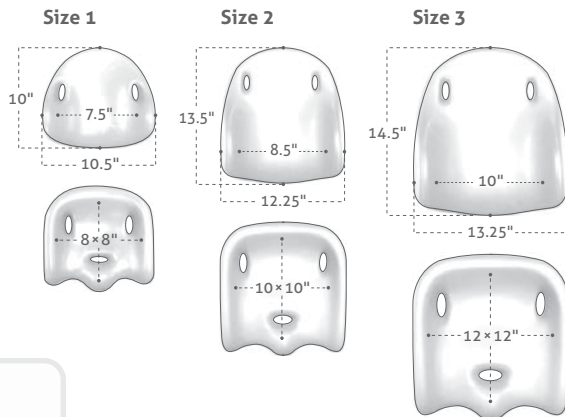

Soft-Touch® Liners 5 year warranty

Upgrade Your Strollers with Portable Positioning

Item	Cherry	Lilac	Chocolate	Inner Dimensions	Overall Dimensions
Size 1 Seat Cushion	72040101	72040102	72040105	8"W × 8"D × 3.5"H	10.5"D × 11"W
Size 2 Seat Cushion	72040201	72040202	72040205	10"W × 10"D × 4"H	13"D × 12"W
Size 3 Seat Cushion	72040301	72040302	72040305	12"W × 12"D × 4.5"H	15"D × 14"W
Size 1 Back Cushion*	72050101	72050102	72050105	7.5"W × 10"H	10"H × 10.5"W
Size 2 Back Cushion*	72050201	72050202	72050205	8.5"W × 13.5"H	13.5"H × 12.25"W
Size 3 Back Cushion*	72050301	72050302	72050305	10"W × 14.5"H	14.5"H × 13.25"W

*Depth of Back Cushions are 1" at the narrowest point and 4" at the widest point

Please Note:
Only Liner Sizes 1 and 2 can be inserted into the EIO Push Chair and Tomato Jogger.